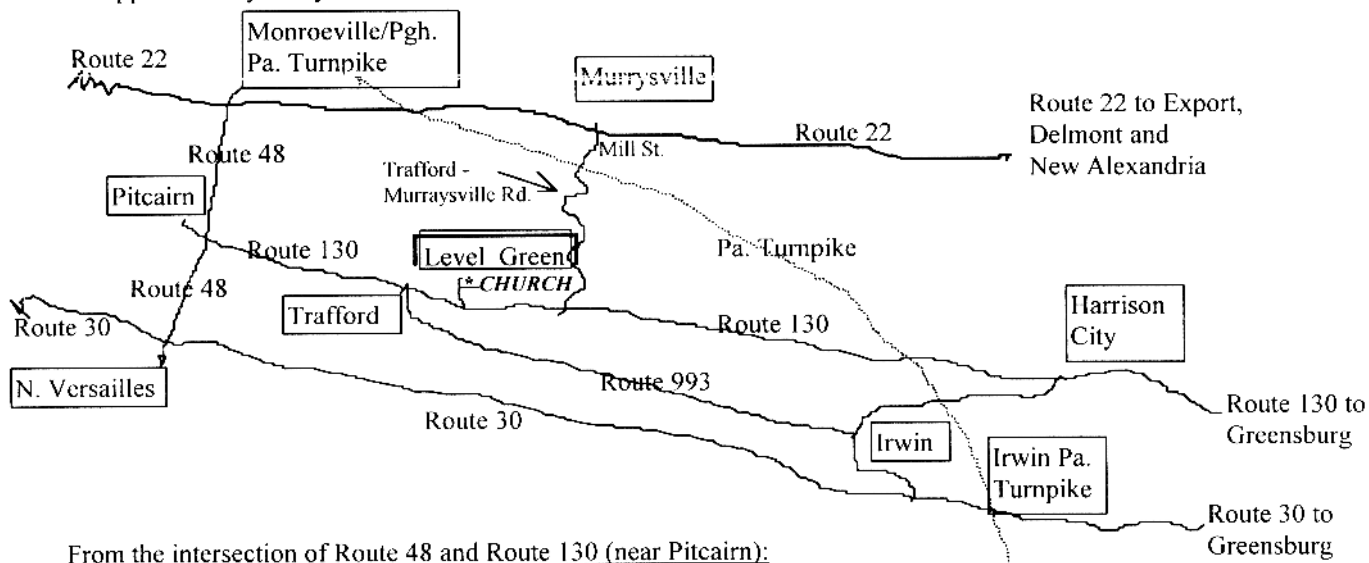

From Route 22 - Export, Delmont, New Alexandria and east:

Take Route 22 West to traffic light in Murrysville with BP station and McDonald's on the right
 Turn LEFT onto Mill St.
 Go approximately 300 yards across railroad tracks and BEAR RIGHT at second "Y" -----follow directions above

From Route 30 and Pa. Turnpike interchange at Irwin (Exit 7):

Go 1.1 miles on Route 30 West to the 3rd traffic light
 Turn RIGHT toward "Irwin Business District" at MarWin bridal boutique and Dunkin' Donuts
 Go straight at 1st Stop Sign to the 2nd Stop Sign
 Turn LEFT onto Pennsylvania Ave and go 200 yards.
 Turn RIGHT at Sunoco gas station onto Oak St. into downtown Irwin
 Go straight to the 5th Stop Sign and turn LEFT following Route 993 West
 Turn RIGHT at the next Stop Sign following Route 993 West
 Go 50- yards and turn LEFT before going under bridge - continuing to follow Route 993 West
 Follow Route 993 West for 5.2 miles to Stop Sign in Trafford at intersection of Route 130
 Turn RIGHT onto Route 130 East and go 2.1 miles (windy road through Trafford) to Level Green
 Turn LEFT onto Wayne Drive at Pizza Shack (Citgo gas station is on the right before the left turn)
 Go 100 yards and turn RIGHT onto Olive Drive - Level Green Church is on the right

From Route 130 - Harrison City, Jeannette, Greensburg

Taking Route 130 West from Greensburg through Jeannette and through Harrison City, it is 11.5 miles to Level Green
 - it is approximately 4.7 miles from the first traffic light in Harrison City to Level Green
 In Level Green, Turn RIGHT onto Wayne Drive at Pizza Shack (Cleaners and Hair Salon are on left)
 Go 100 yards and turn RIGHT onto Olive Drive - Level Green Church is on the right