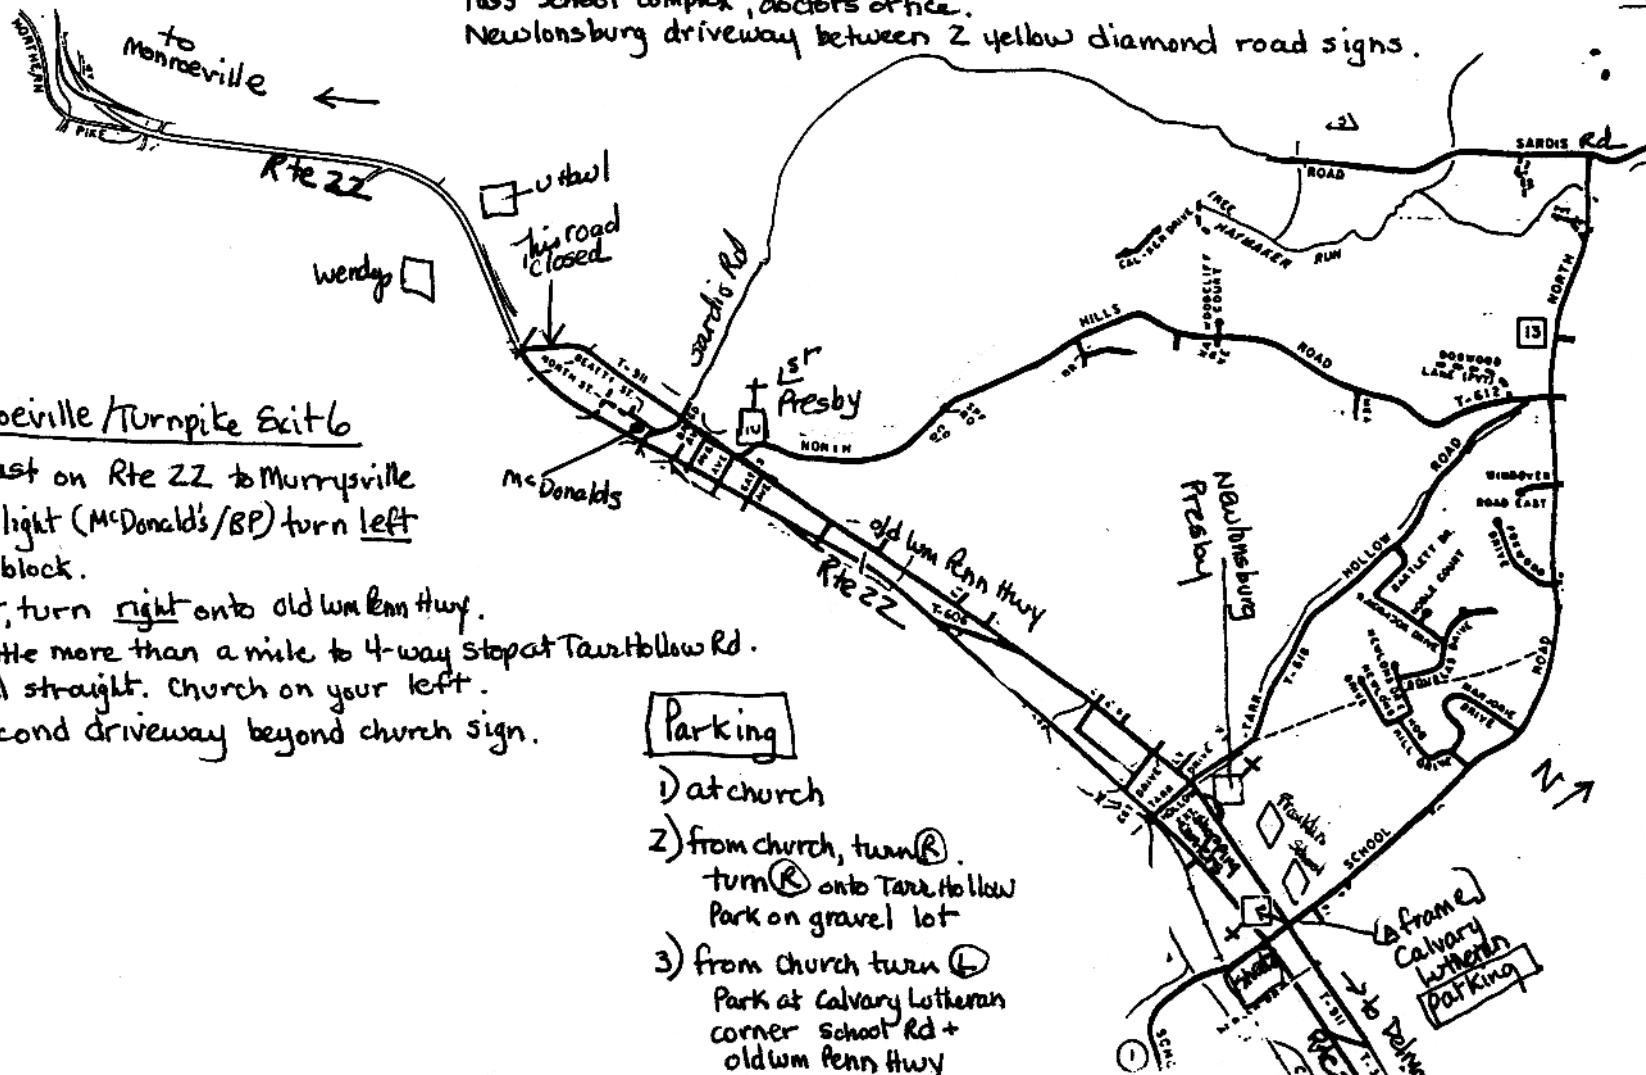

Directions for Newlonsburg Presbyterian Church 4600 Old Wm Penn Hwy. Murrysville

724-327-0061

From 66 bypass / 22 cloverleaf

Head west on Rte 22 to Murrysville
 At 4th light (Sheetz/A-frame church) turn Right onto School Rd.
 at blinking light turn left on old Wm Penn Hwy.
 Pass School Complex, doctors office.
 Newlonsburg driveway between 2 yellow diamond road signs.

From Monroeville / Turnpike Exit 6

Head east on Rte 22 to Murrysville
 at 7th light (McDonald's/BP) turn left
 Go one block.
 at light, turn right onto old Wm Penn Hwy.
 Go a little more than a mile to 4-way stop at Tara Hollow Rd.
 Proceed straight. church on your left.
 Use second driveway beyond church sign.

Parking

- 1) at church
- 2) from church, turn (R)
 turn (R) onto Tara Hollow
 Park on gravel lot
- 3) from church turn (L)
 Park at Calvary Lutheran
 corner School Rd +
 old Wm Penn Hwy