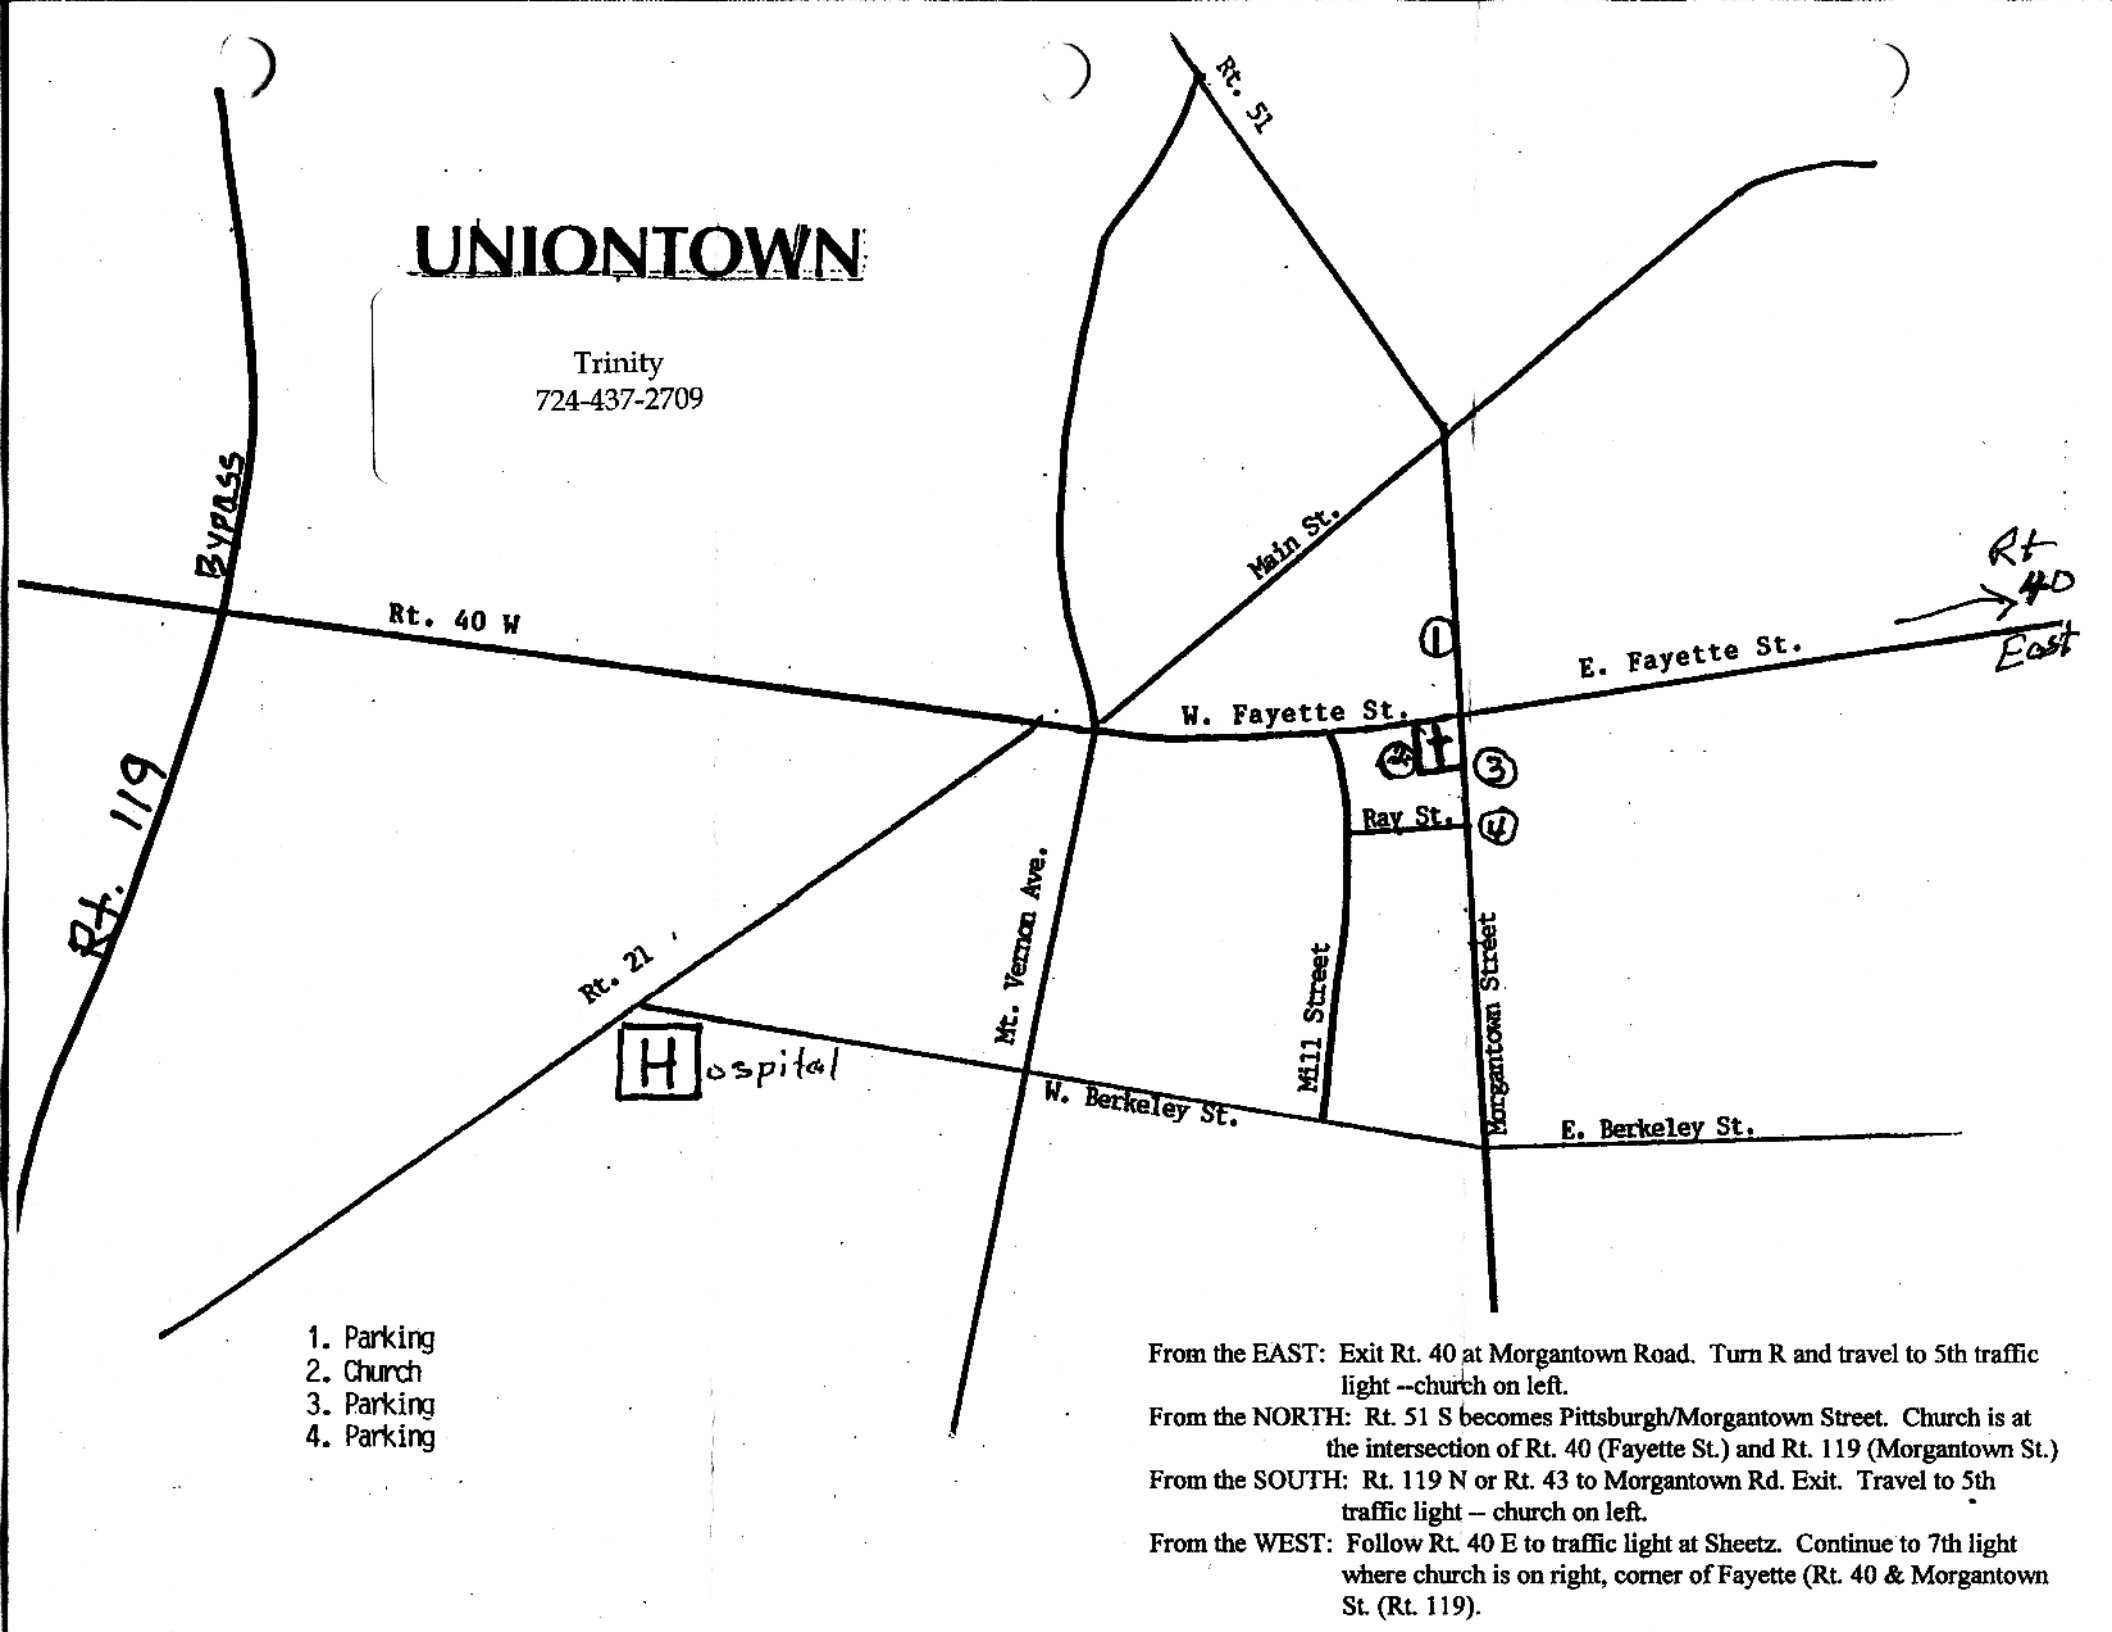

UNIONTOWN

Trinity
724-437-2709

1. Parking
2. Church
3. Parking
4. Parking

From the EAST: Exit Rt. 40 at Morgantown Road. Turn R and travel to 5th traffic light - church on left.

From the NORTH: Rt. 51 S becomes Pittsburgh/Morgantown Street. Church is at the intersection of Rt. 40 (Fayette St.) and Rt. 119 (Morgantown St.)

From the SOUTH: Rt. 119 N or Rt. 43 to Morgantown Rd. Exit. Travel to 5th traffic light - church on left.

From the WEST: Follow Rt. 40 E to traffic light at Sheetz. Continue to 7th light where church is on right, corner of Fayette (Rt. 40 & Morgantown St. (Rt. 119)).