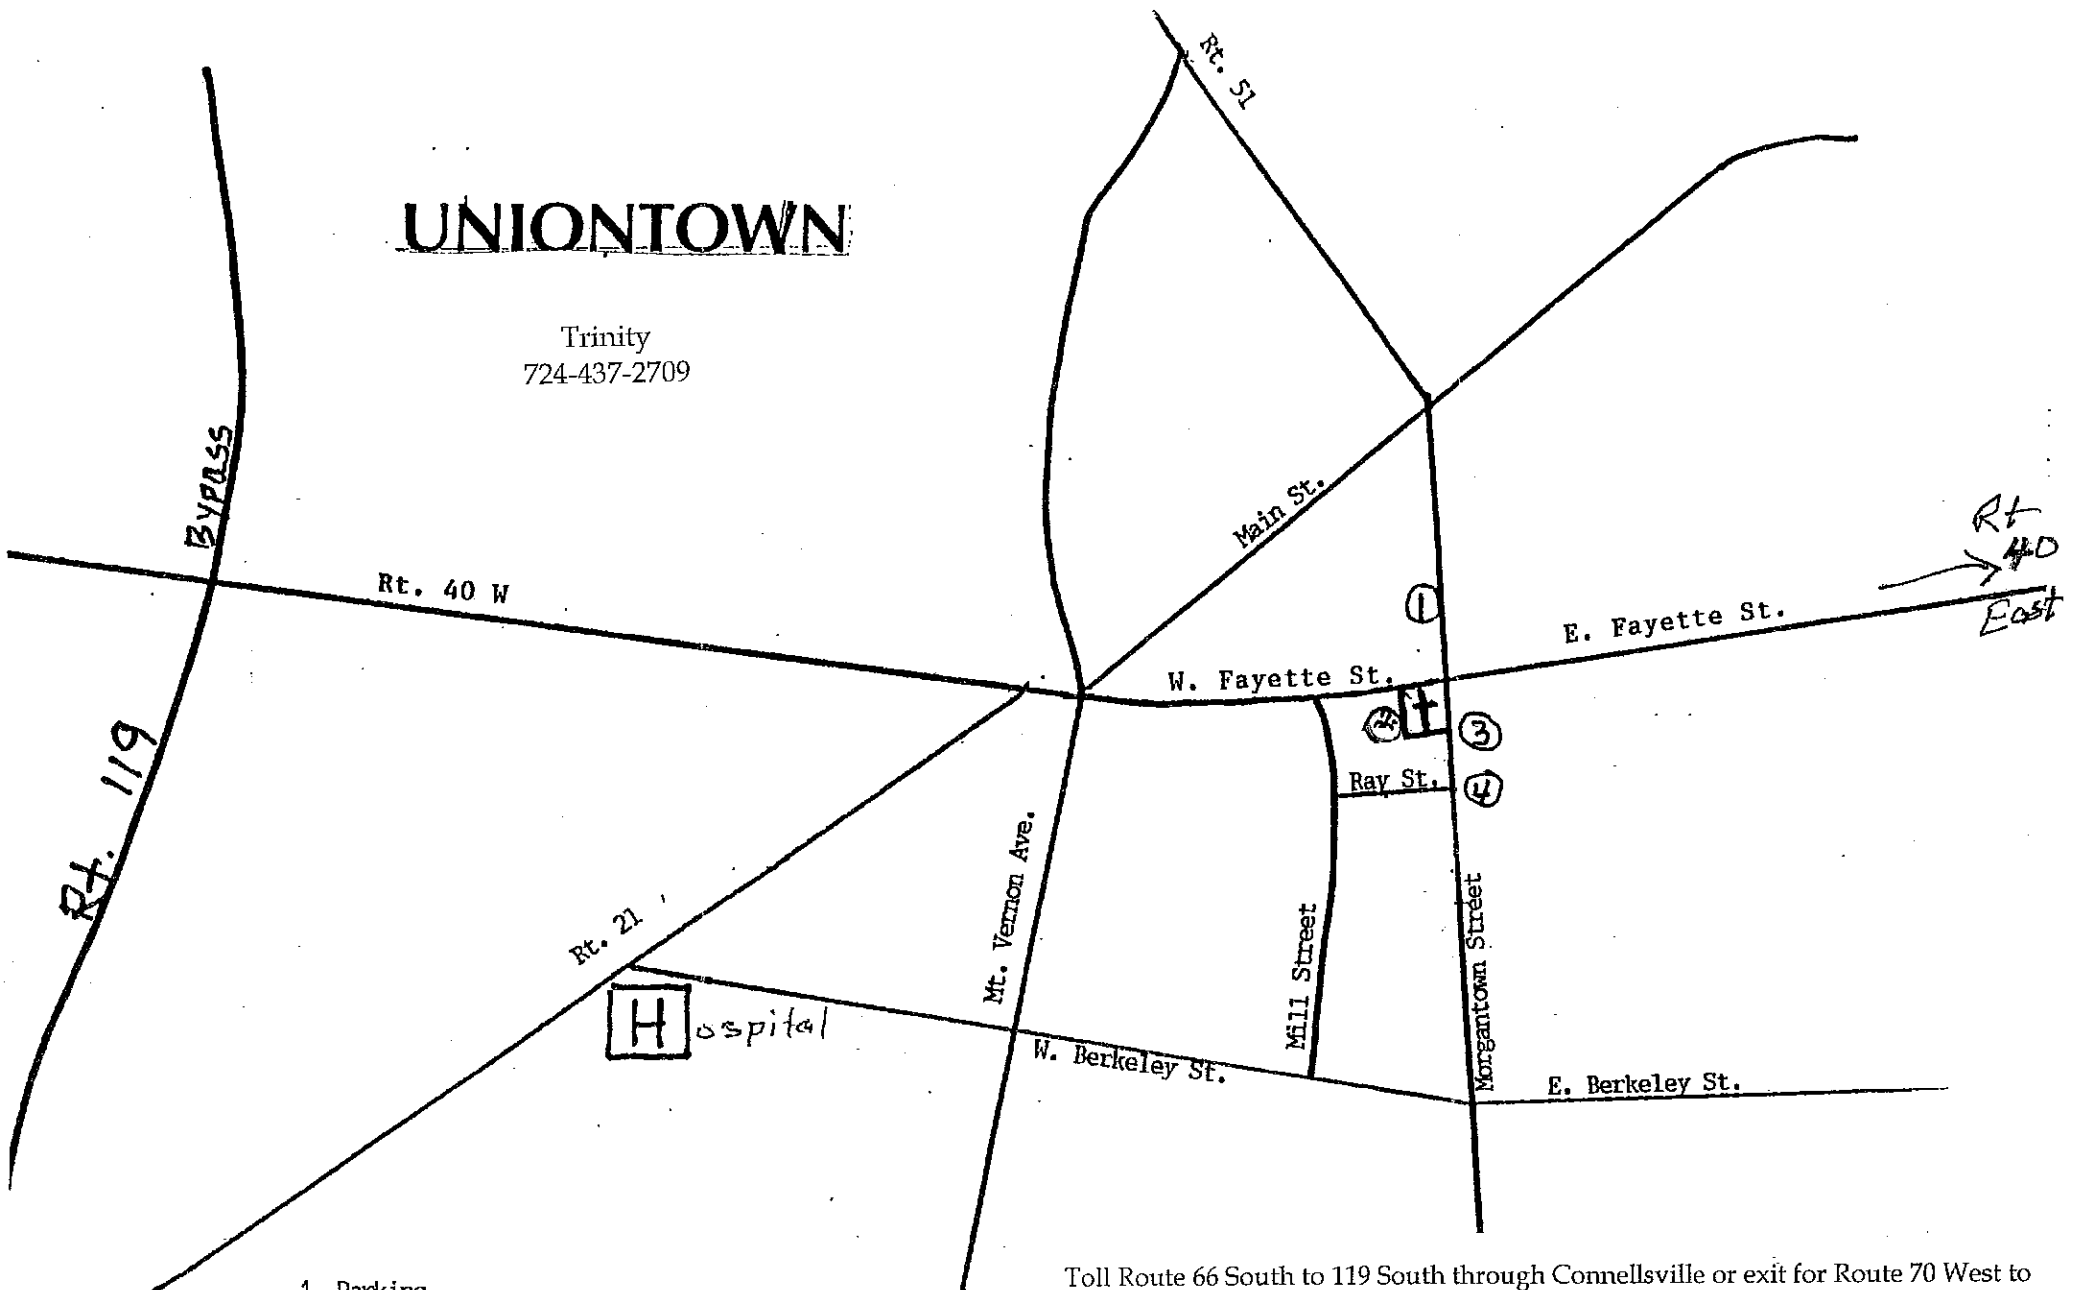

# UNIONTOWN

Trinity  
724-437-2709

1. Parking
2. Church
3. Parking
4. Parking

Toll Route 66 South to 119 South through Connellsville or exit for Route 70 West to Route 51 South.

If taking Route 119 South: follow Route 119 South to the US 40 Business exit. After exiting Route 119 South, turn left onto Route 40. On Route 40 the church will be at the fourth light on the right.

If taking Route 70 West to Route 51 South: Route 51 South through Uniontown. Cross over Main Street and continue to the second light. The church will be at the corner of Route 51 and Fayette Street.