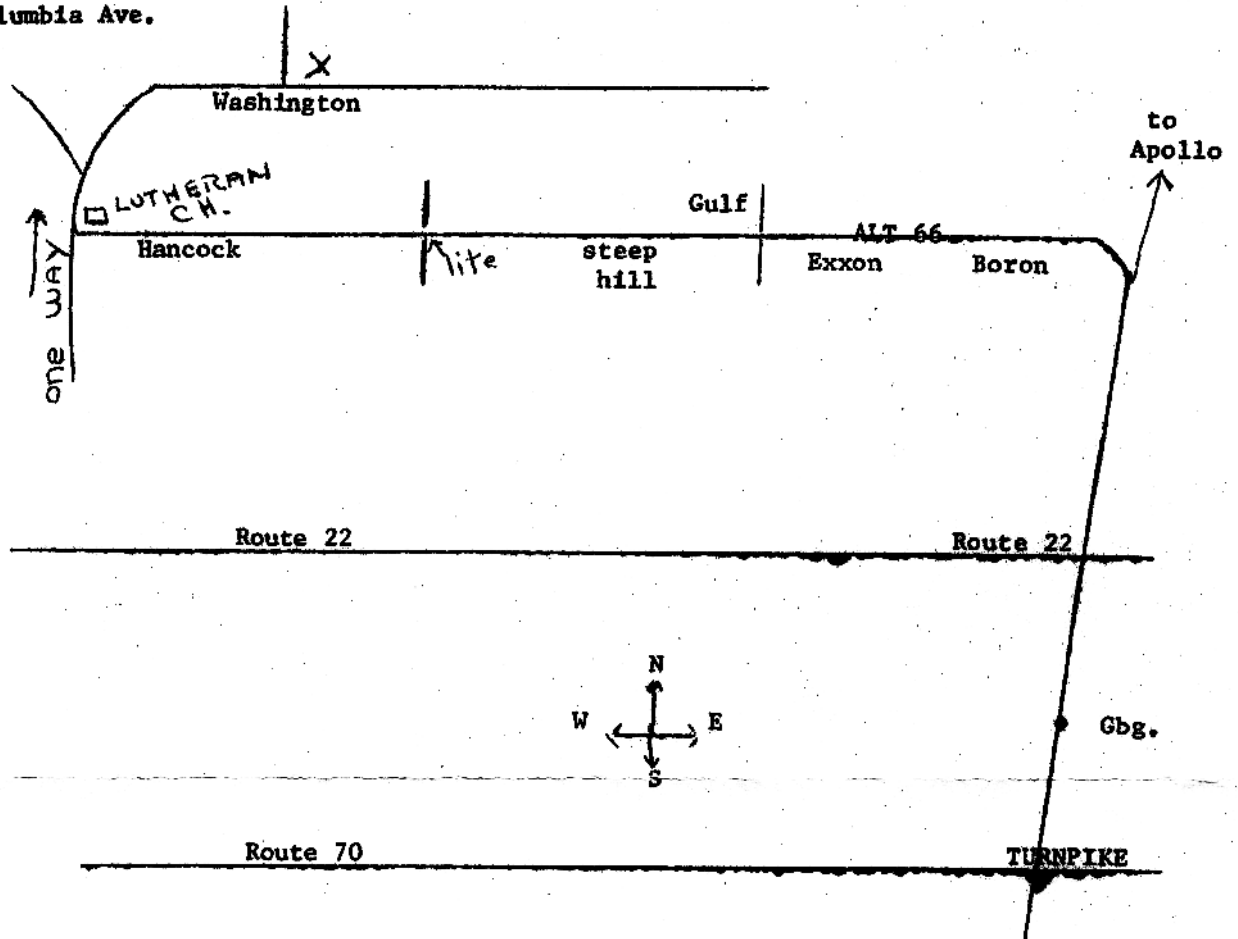

**DIRECTIONS TO Vandergrift Presbyterian Church**

Coming from anywhere south of Vandergrift, pick up Route 66 North and follow to the junction with Alternate 66. Bear left on the alternate 66 Route, and follow through one traffic light to a one-way intersection, where you must turn right (Lutheran Church on right.) Go right, passing the Lutheran Church, and you will pick up Washington St. Church will be on your left at the corner of Columbia Ave.